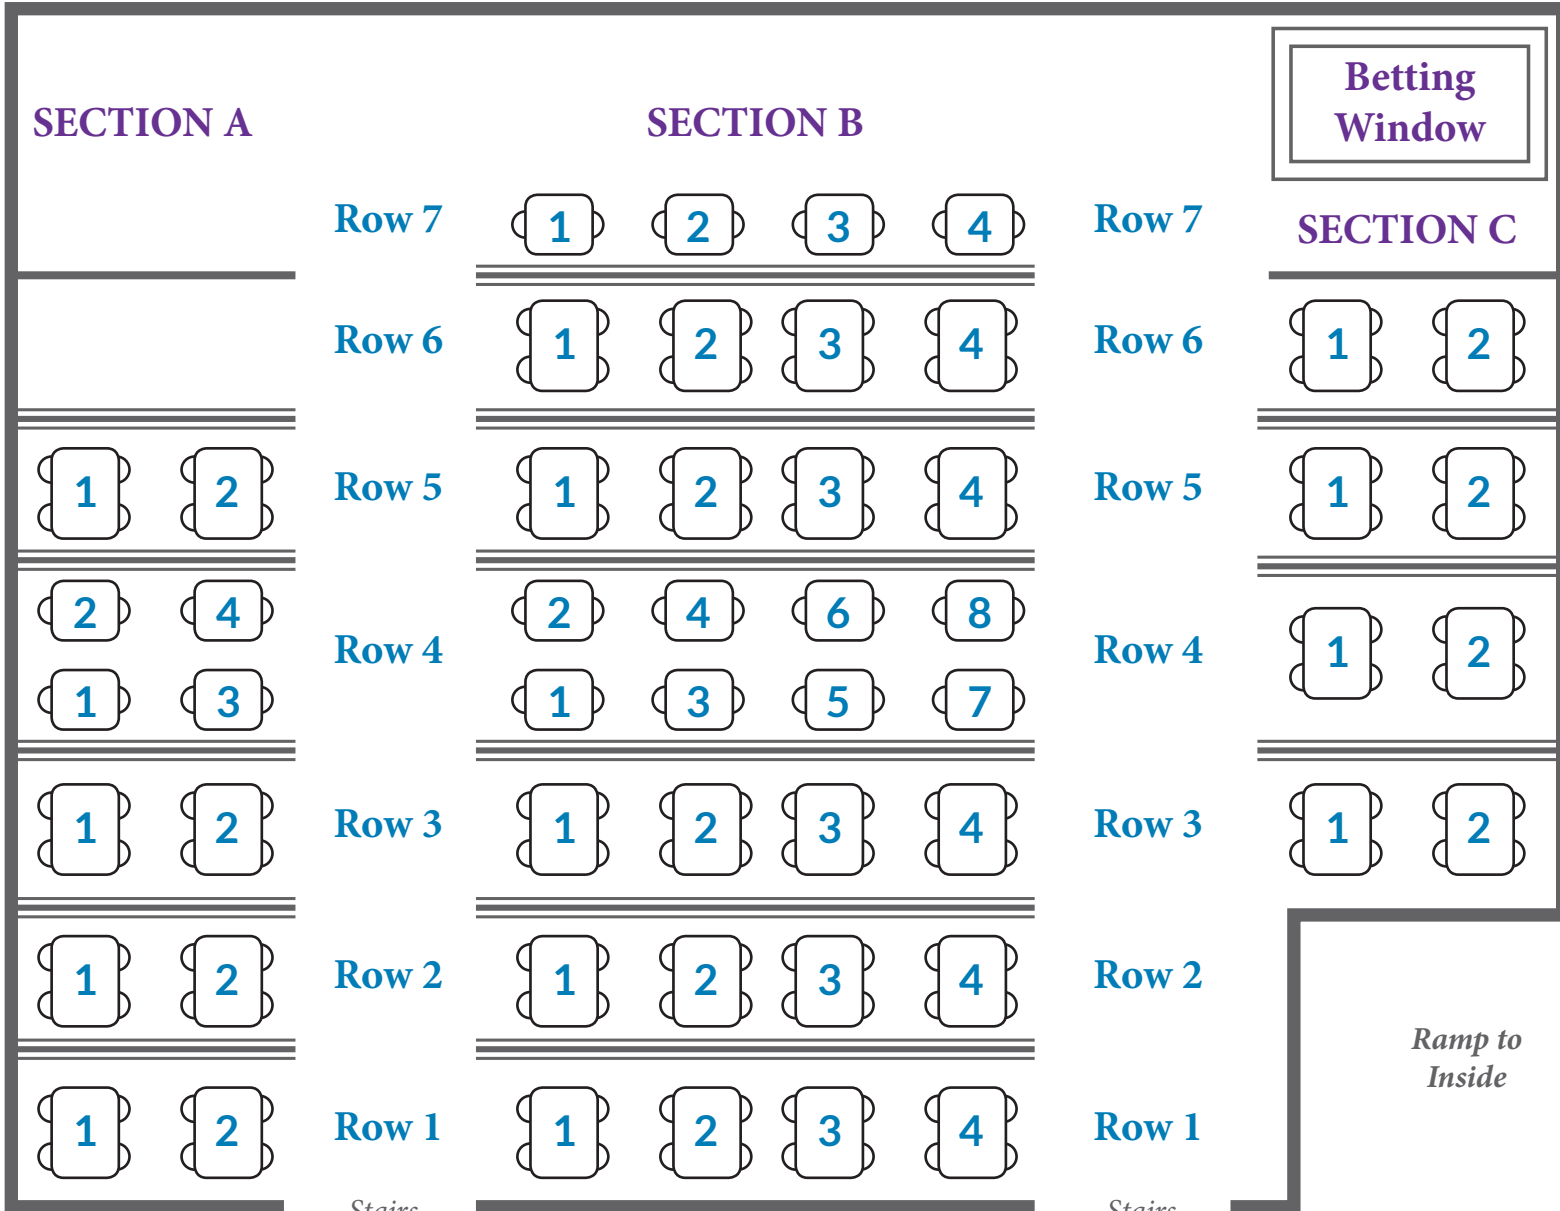

# Blockers Corner SEATING CHART

[www.wyomingdowns.com](http://www.wyomingdowns.com)

## SECTION A

## SECTION C

*Reservations Recommended*