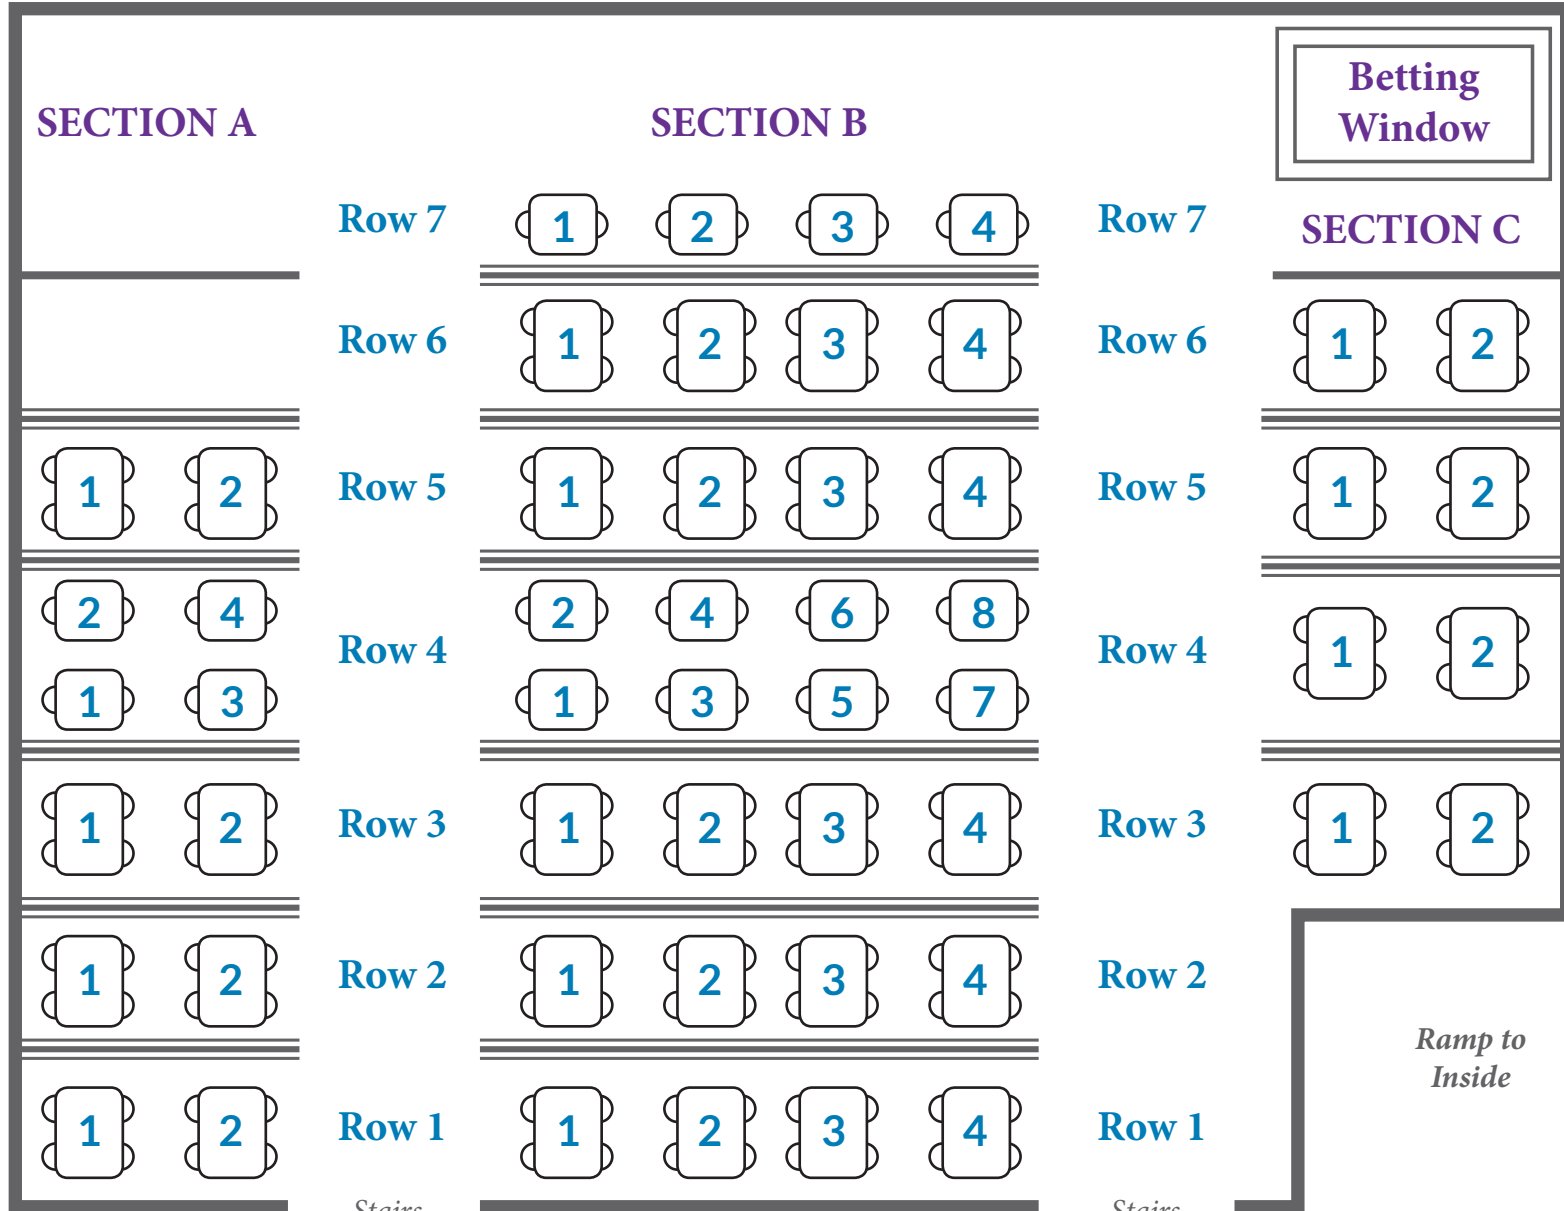

Blockers Corner SEATING CHART

www.wyomingdowns.com

SECTION A

SECTION B

SECTION C

Reservations Recommended