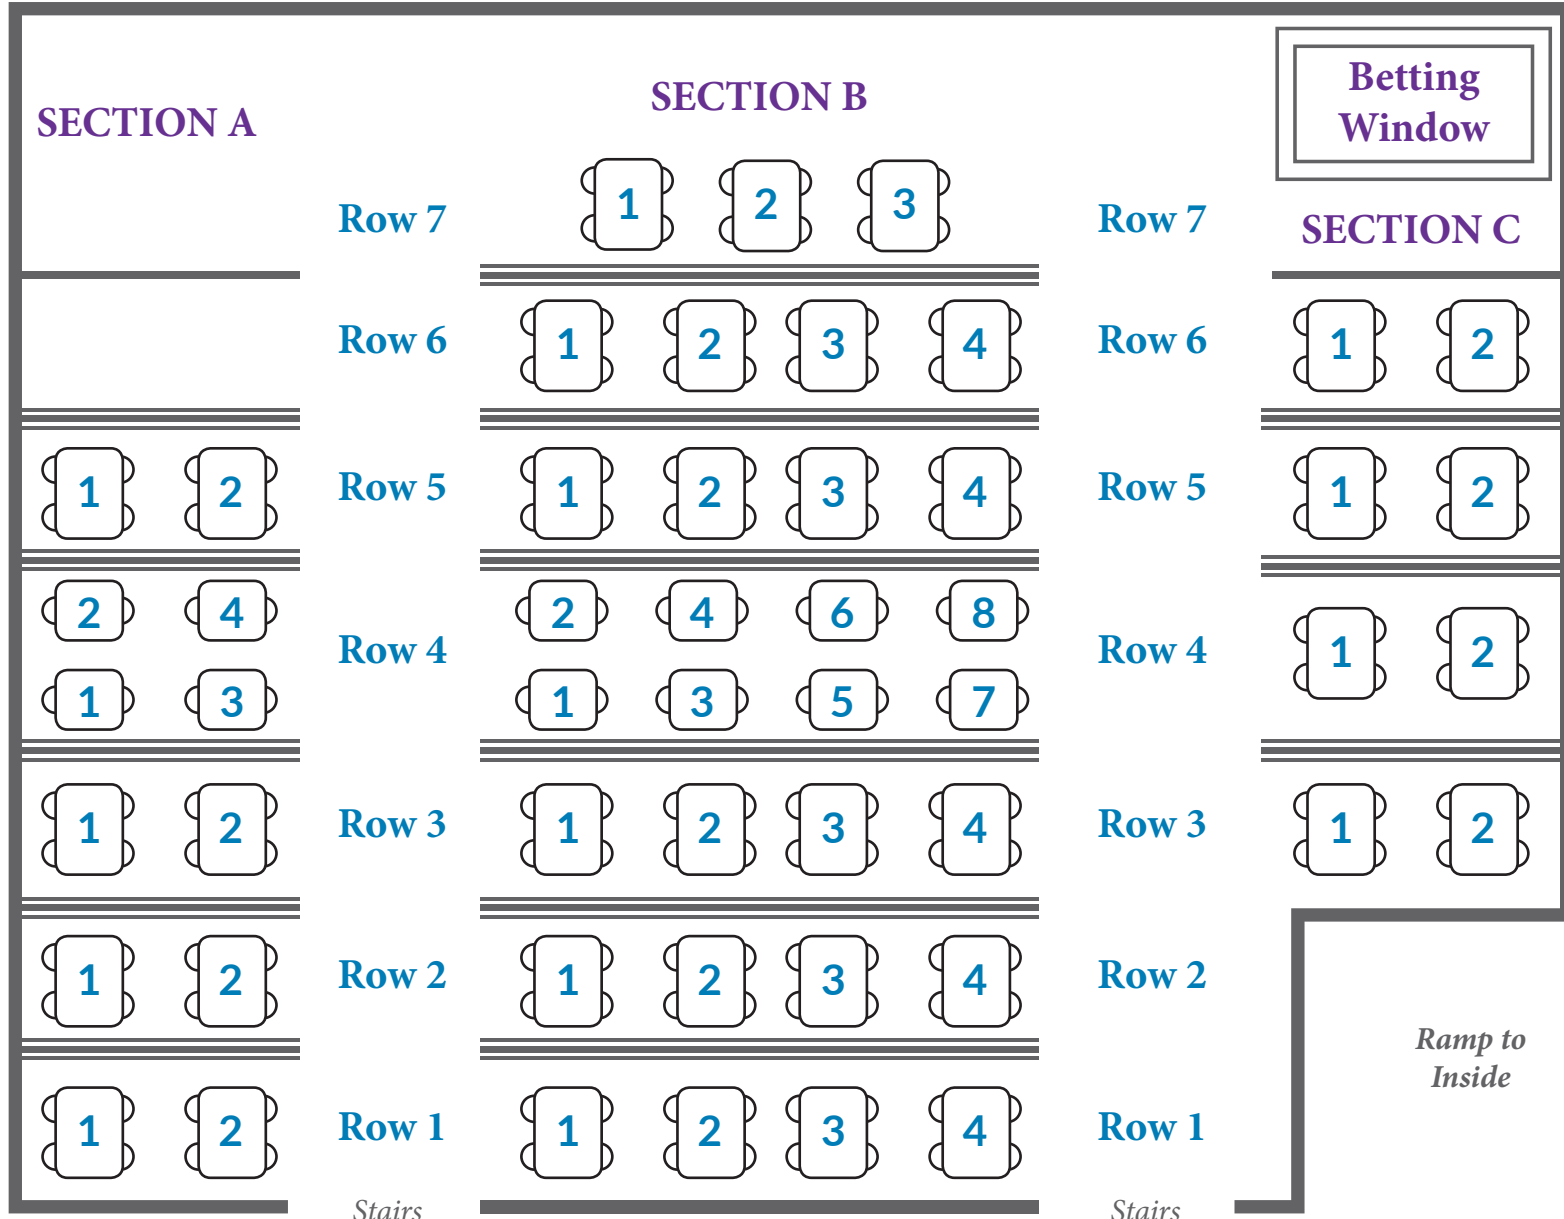

Blockers Corner SEATING CHART

www.wyomingdowns.com

SECTION A

SECTION B

SECTION C

Reservations Recommended